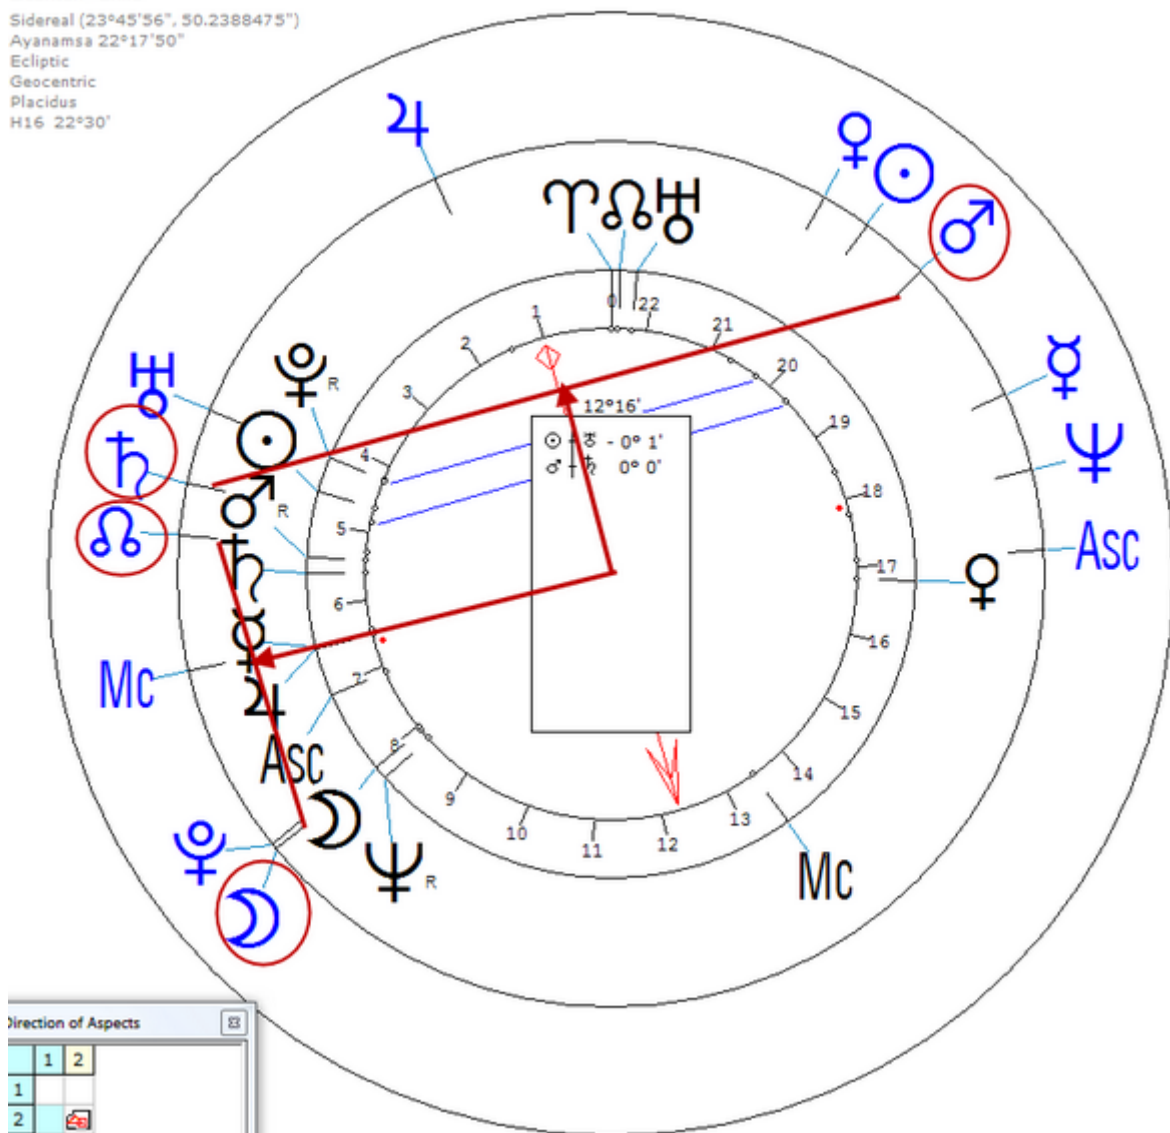

https://www.astro.com/astro-databank/Rokha,_Pablo_de

On 10 December 1968, aged 73, de Rokha shot himself.

Solar Return (Harmonic 16)

Solar ☽/♋ = Solar ♂/♏

Solar ♃/♋ = ♂_n/♏_n (Gunshot)

Rokha, Pablo de
20 October 1894 Sat 3:30 (GMT-4:42:39) 34s59 72w00
Licanten, Chile
Sidereal (23°45'56", 50.2388475")
Ayanamsa 22°17'50"
Ecliptic
Geocentric
Placidus
H16 22°30'